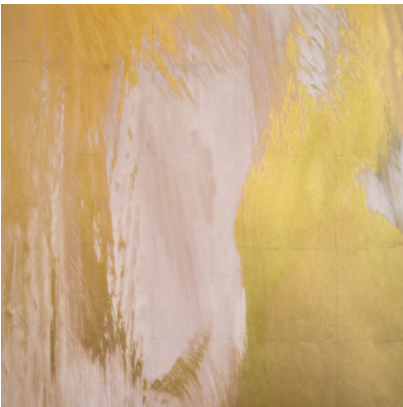

Calico

SYMPHONY

Tear Sheet

Symphony is a composition of color fields that suspends color and light in a harmonious balance.

ALTO

HYMN

MELODY

OCTAVE

PRELUDE

TEMPO

VERSE

VIBRATO

Symphony Alto

Suitable for residential and commercial projects

COLOR

Alto