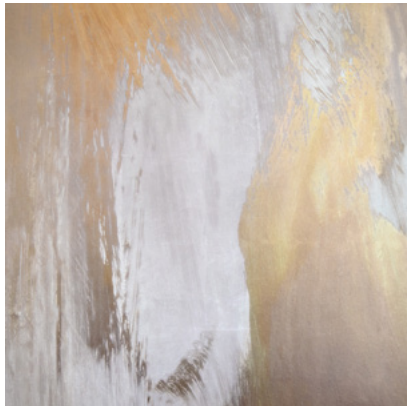

Calico

SYMPHONY

Tear Sheet

Symphony is a composition of color fields that suspends color and light in a harmonious balance.

ALTO

HYMN

MELODY

OCTAVE

PRELUDE

TEMPO

VERSE

VIBRATO

Symphony Alto

Suitable for residential and commercial projects

COLOR

Alto