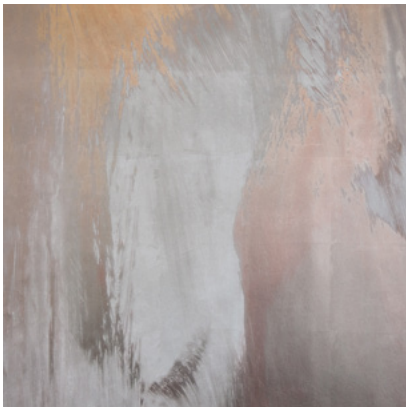

Calico

SYMPHONY

Tear Sheet

Symphony is a composition of color fields that suspends color and light in a harmonious balance.

ALTO

HYMN

MELODY

OCTAVE

PRELUDE

TEMPO

VERSE

VIBRATO

Symphony Alto

Suitable for residential and commercial projects

COLOR

Alto