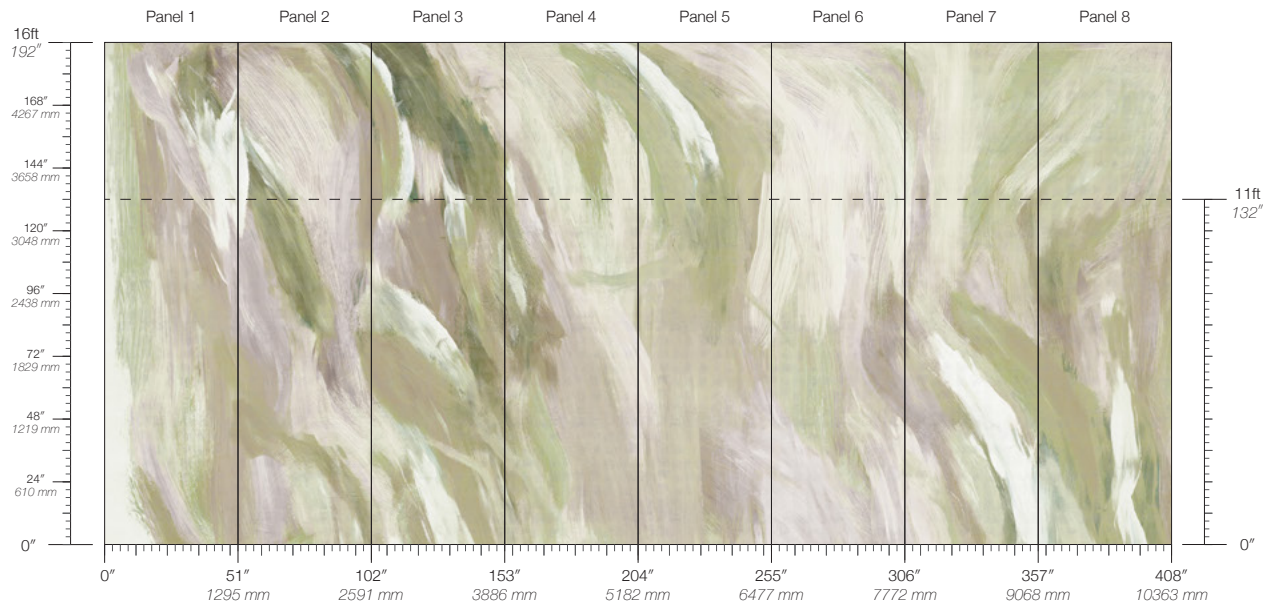

Symphony Alto

Suitable for residential and commercial projects

COLOR

Alto

STOCK

Made to order

REPEAT

Non-repeating

CONTACT

sales@calicowallpaper.com
+1 718 243 1705
57 Lispernard Street
New York, NY 10013 USA

ITEM

5709

MINIMUM

1 panel

LEAD TIME

4 weeks to print

CONTENT

Type II Vinyl

MAINTENANCE

Water-based cleanser

ORIGIN

USA

DISCLAIMER

Panel maps represent mural artwork only. Reference the physical sample for color and texture.

PANEL WIDTH

51" / 1295 mm trimmed

FLAMMABILITY

ASTM E84 Adhered Class A

DETAILS

Custom options available

PANEL HEIGHT

132" / 3353 mm standard
192" / 4877 mm extended

ENVIRONMENTAL

Recycled Content, Phthalate Free
Low VOC, HPD Available

PRICE

Available upon request