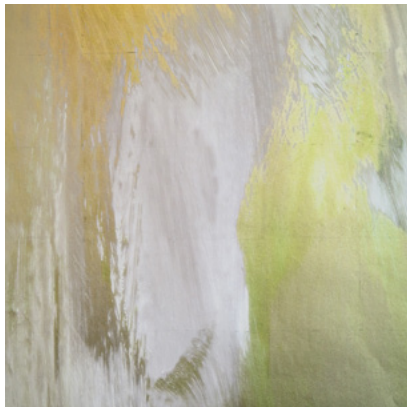

Calico

SYMPHONY

Tear Sheet

Symphony is a composition of color fields that suspends color and light in a harmonious balance.

ALTO

HYMN

MELODY

OCTAVE

PRELUDE

TEMPO

VERSE

VIBRATO

Symphony Alto

Suitable for residential and commercial projects

COLOR

Alto